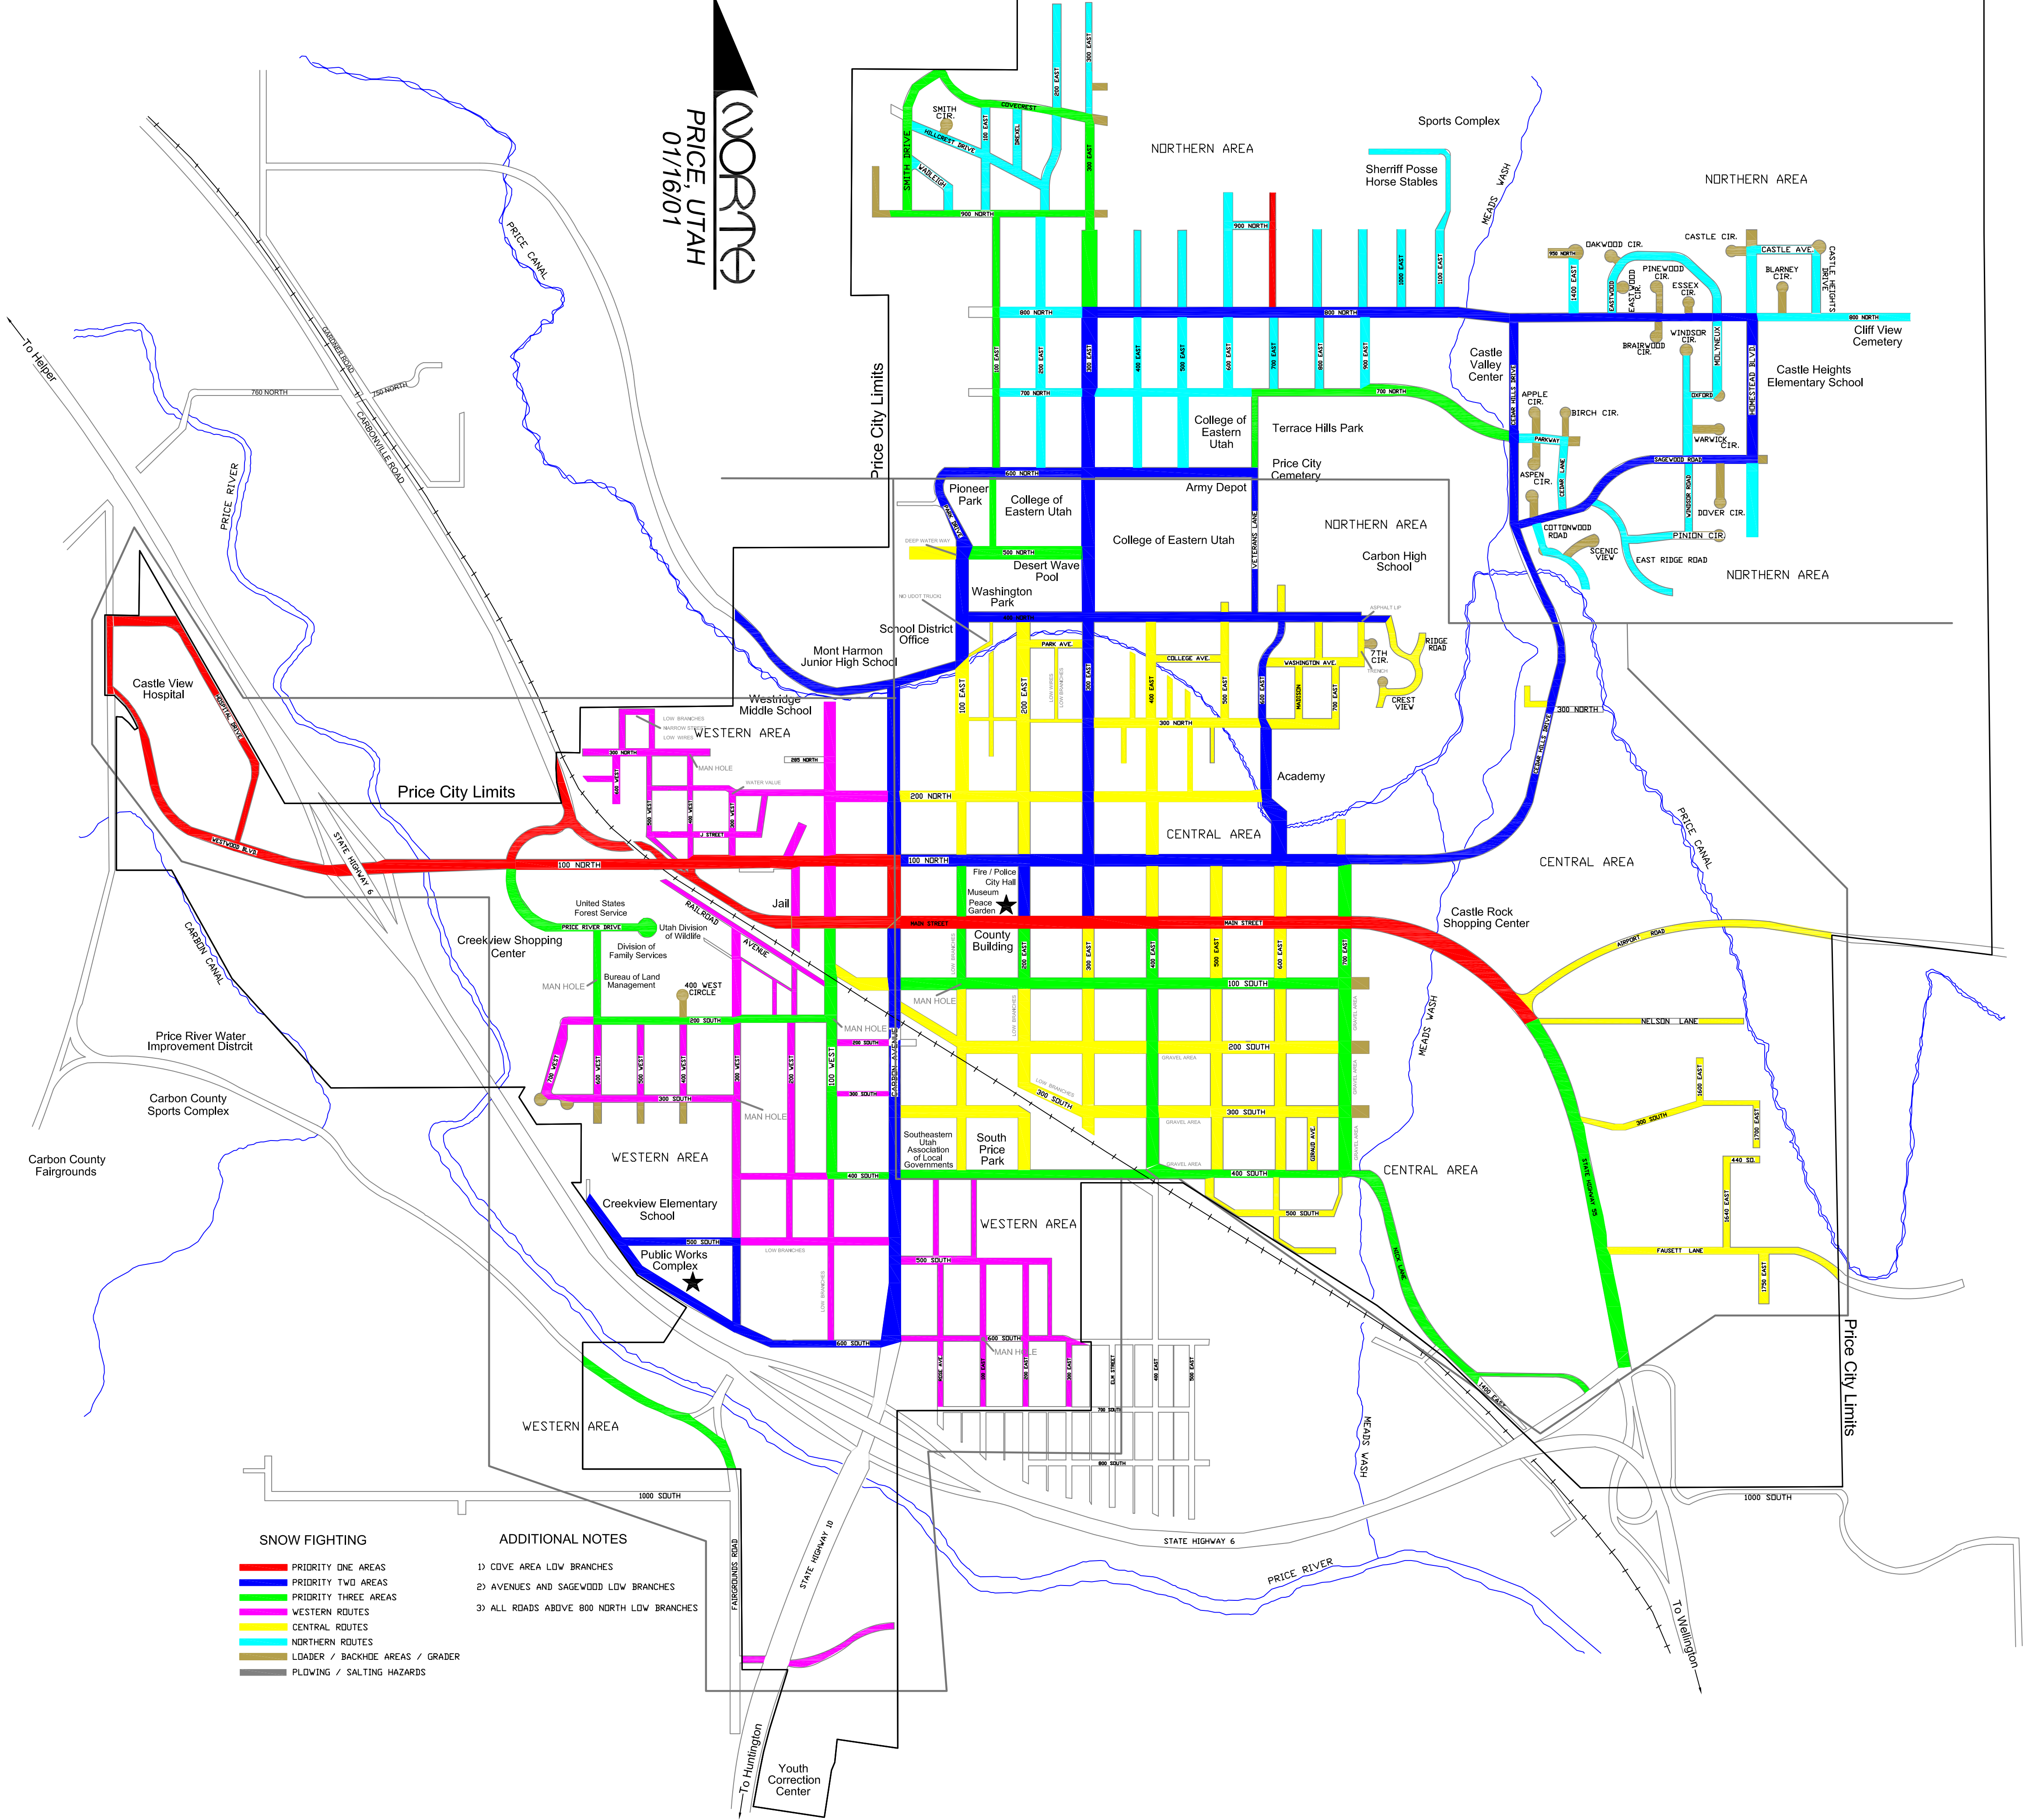

NORNE
PRICE, UTAH
01/16/01

- SNOW FIGHTING**
- █ PRIORITY ONE AREAS
 - █ PRIORITY TWO AREAS
 - █ PRIORITY THREE AREAS
 - █ WESTERN ROUTES
 - █ CENTRAL ROUTES
 - █ NORTHERN ROUTES
 - █ LOADER / BACKHIE AREAS / GRADER
 - █ PLOWING / SALTING HAZARDS

- ADDITIONAL NOTES**
- 1) COVE AREA LOW BRANCHES
 - 2) AVENUES AND SAGEWOOD LOW BRANCHES
 - 3) ALL ROADS ABOVE 800 NORTH LOW BRANCHES