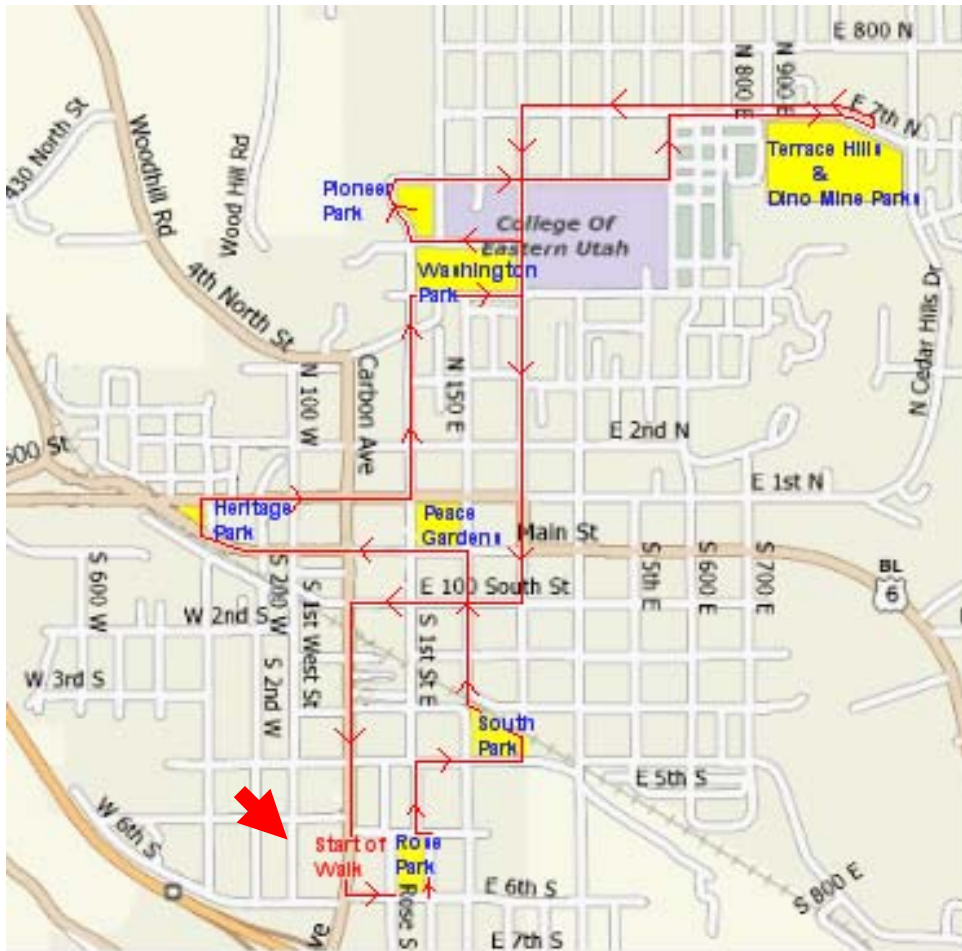

PRICE CITY

Price City Parks Walk 6 Miles

Directions:

Start the Price City Parks Walk at the Rose Park and follow the map to the Terrace Hills and Dino Mine Park on 700 North. Follow the Map back to the Rose Park to the end of the walk. This walk crosses several streets where some controlled by traffic lights and some are not. Stay on the sidewalks when possible and obey all pedestrian traffic laws.